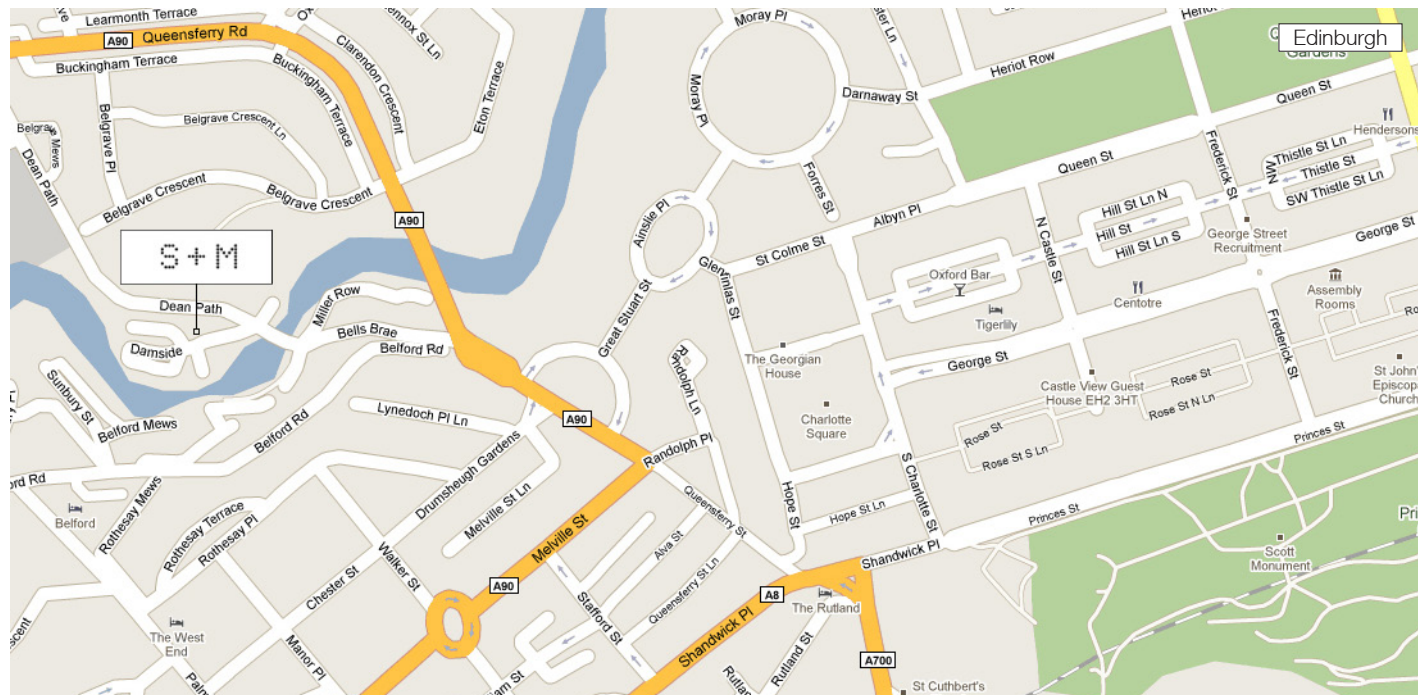

SPEIRS + MAJOR

Contact

London Studio: Our London studio is located within 10 minutes walk from Holborn station, 15 minutes from Farringdon and about 20 minutes from Russell Square.

11 – 15 Emerald Street, London WC1N 3QL, UK
Tel +44 (0)20 7067 4700 Fax +44 (0)20 7067 4701

Edinburgh Studio: Our Edinburgh studio is located within 20 minutes walk from both Haymarket and Waverley stations.

Well Court Hall, Dean Village, Edinburgh EH4 3BE, UK
Tel +44 (0)131 226 4474 Fax +44 (0)131 220 5331